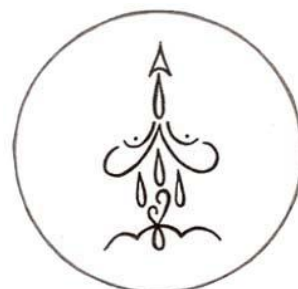

PROTECTIONS SYMBOLS USED IN UNIVERSAL WHITE TIME

YOU MAY PRINT AND COPY THESE FOR YOUR OWN USE.

You can wear them, have a tattoo made of them, put them around your home,
in our car and office etc...

Ese, Ese, Ese.

The Ese is pure unconditional Love.

Place this symbol in all your rooms, especially a
healing room.

NEW GOLDEN KNIGHT SYMBOL

This is the latest Protection symbol, powerful and strong.

See web site for the description and uses of these symbols.

Smaller versions for you to cut out and wear.

PROTECTION SYMBOLS

TO BE WORN ALL TIMES ESPECIALLY WHEN YOU ARE HEALING.

The Alliance Protection Symbol.

The Protection Symbol stands for protection inside of The Alliance for Good and the New Light.